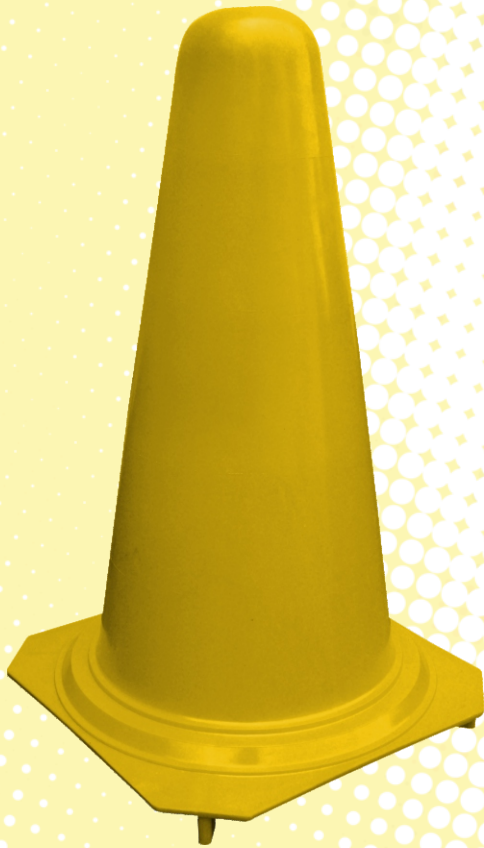

Leader don't follow steps  
... marks the way

Images are merely illustrative models.

## FEATURES:

- \* Semi-flexible cone.
- \* High shock resistant.
- \* Manufactured out in one piece, quadrangular base with rounded corners.
- \* Design, color and weight make this cone a very visible item during nights.
- \* With no sharpen edges, no metal parts is a complete harmless product.
- \* Very durable and all weather resistant including snow, every extreme temperature changes and UV rays.
- \* Useful in deviations, on-road works, traffic counter-flows, landslides and accidents.

## TECHNICAL DATA

- |                               |   |
|-------------------------------|---|
| * <b>Manufactured in:</b>     | High Density Polyethylene                             |
| * <b>Color:</b>               | Yellow.   |
| * <b>Aprox. weight:</b>       | 24,40 oz  |
| * <b>Measure:</b>             | Quadrangular Base: 9.6 in. by side.<br>Height: 18 in. |
| * <b>Optional reflective:</b> | Engineering Grade Reflective.                         |