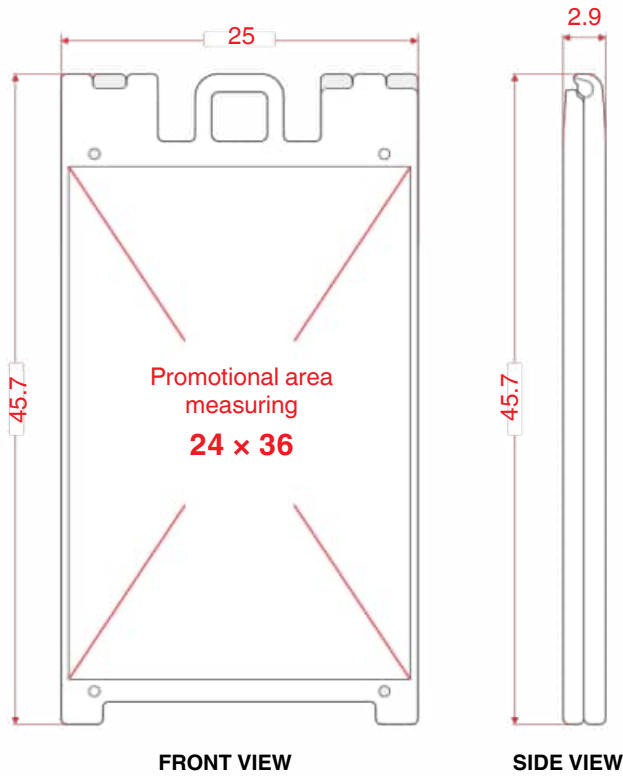

LARGE-FORMAT A-FRAME SIDEWALK SIGN

Code: CAB-114A

True leaders do not follow
...they lead the way

WHAT IS AN A-FRAME SIDEWALK SIGN?

A temporary or permanent signaling device designed to guide users quickly and precisely in performing the required maneuvers.

It also provides a traffic safety barrier, with messages on both sides.

Features

- Quick and easy to install, safe in use, and convenient to move.
- Foldable design minimizes the risk of finger injuries.
- Wide-opening structure provides excellent stability.
- Ergonomic handle ensures a secure and comfortable grip.
- Built-in safety clips ensure stability when stacking multiple units.
- Manufactured from durable white polypropylene with UV protection for long-lasting performance.
- Reflective elements on both sides enhance visibility.
- Compact design reduces storage space requirements and lowers shipping costs.

LARGE-FORMAT A-FRAME SIDEWALK SIGN

Code: CAB-114A

Dimensions and other measurements are nominal and may vary by $\pm 2\%$

Dimensions

Overall dimensions:

Length: 25 in
Width: 2.9 in
Overall height: 45.7 in
Promotional area: 24 x 36 in

The reflective color will be applied on one or both sides

In accordance with the specific needs of the project

Dimensions are in inches