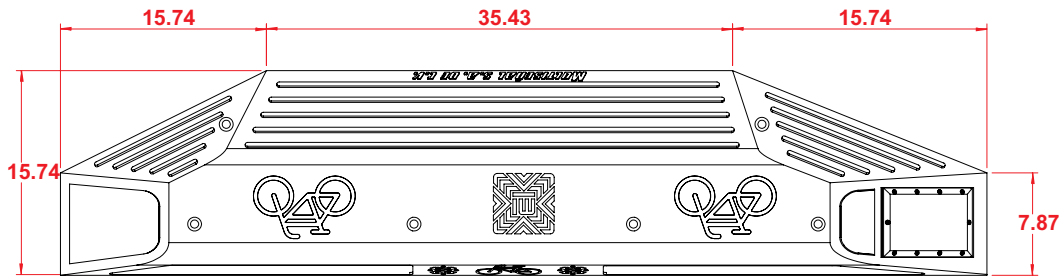

SOLAR CONFI-BIKE

Code: B-COBI-180L

Measures are nominal and can vary, between +- 2%.

Measure in inches

Measure

Total	Length: 70.86 in.
	Width: 15.74 in
	Height: 5.11 in.
Reflectives:	Amber and red
Leds color:	Amber, red or white