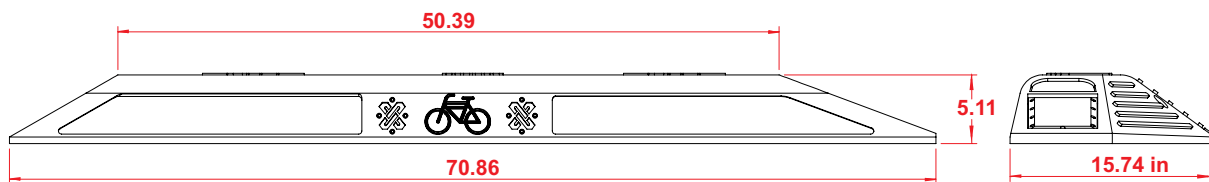

SOLAR CONFI-BIKE

Code: B-COBI-180L

Measures are nominal and can vary, between +- 2%.

Measure in inches

Measure

Total	Length: 70.86 in.
	Width: 15.74 in
	Height: 5.11 in.
Reflectives:	Amber and red
Leds color:	Amber, red or white