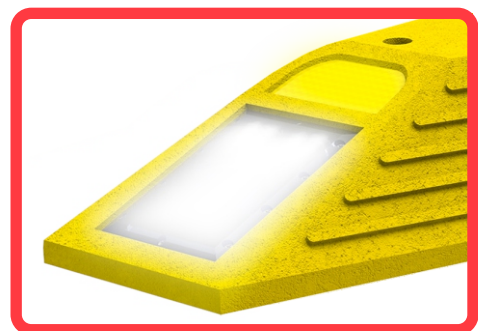

SOLAR CONFI-BIKE

Code: B-COBI-180L

Leader don't follow steps
... marks the way

WHAT IS THE SOLAR CONFI-BIKE?

Channelizers and delimiters are a easy and simplest and reliable form to create assigned room in streets and avenues to facilitate cyclists protected tracks.

The **Solar Confi-bike** is one of the latest engineered product developed to this purpose, where we are putting all our experience to promote more green and healthy cities.

The Confi-bike series are traffic channelizers designed to appear in action in darkness and rainy conditions to create more secure zones with no accidents at all for pedestrians and cyclists. And other alternative transportation commuters.

Features

- Solar luminous bollards for create protected bicycles lanes.
- Modern, with an elegant design, manufactured in one piece of yellow polyethylene with moisture, oil and weather resistance and also with UV protection.
- Its main purpose is to mark bicycles lanes everywhere.
- Without sharpen parts to make a total harmless street equipment.
- The anti-skid relief avoid cyclists falls if a wheel tumble with them.
- Great visibility at long distance with reflectives on ends, at sides and night lights too.
- The solar bollard has a gravure of bicycles aside. Each bollard can carry your message, logo or city emblem.
- Easy to install and easy to take off too, so you can put in some other place.

ILLUMINATION SYSTEM

- The **Solar Confi-Bike** is an intelligent solar light feeded system composed of:
- Solar Cell, a 6 led ultra-brilliant cluster 5 mm each and acrylic mica to protect it and to enhanced light reflexion.
- Solar cell charge a battery pack that works on nights.
- This lighten bollard is also anti-weather, water and snow resistant.
- A group of solar bollard Confi-Bike can communicate themselves so it can bettering its service, producing a coordinate response, synchronizing its function by radio frequency.