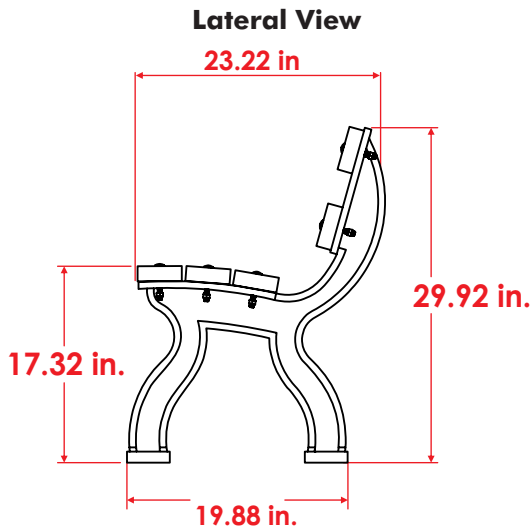

Selva Bench

Code: BA-SE-2000M/BA-SE-2000L/BA-SE-2000P

Leader don't follow steps
... marks the way

- The aesthetic design of the Selva Bench with arched supports and sober styling combines excellently with any urban environment like turistic archeological zones, schools, bus stops or a railroad station.
- The polyethylene supports imitate tipycal old forged iron benches with the wooden backrest and seats integrate a functional, comfortable, strong and all weather resistant bench with minimum maintenance requirements, just cleaning sometimes.
- For interiors and outsides.
- Our bench line has two sizes (A= 5 ft 10.86 in. or B= 9 ft 10.1 in.) but - thanks to its strong supports-, we can construct them in any measure according your needs, just adding more supports.
- Both seat and backrest, can be made of three different materials:
 - » Wooden board with maritime polyurethane finishing.
 - » Profile of plastic-wood
 - » Steel dye cast cal. 12 (in this configuration we are offering the option of a laser-cutted logo or your corporative message on backrest).

FEATURES

- The **Selva Bench** design is comfortable, functional and resistant so its the perfect furniture for outsides.
- The finishing and the materials used in this bench are very strong resistant that guarantee a long life.
- The structural supports are medium density 100% recycled polyethylene with UV protection.
- The strong assembly of the bench are provided by 3/8" x 2½" lenticular head screws and nuts, with plane washers, all galvanized to get corrosion protection for exteriors use.
- Benches are anchored to floor with "ultrafix"screws cal. 3/8" x 5.9 in. and expansive polypropylene tacketts "extralarge" cal. 3/4" x 5.51 in.
- Ideal as a complementary urban furniture that armonize with any other items.

Selva Bench

Code: BA-SE-2000M/BA-SE-2000L/BA-SE-2000P

All measures are in inches.

Measures are nominal and can vary, between +/- 2%.

Measure

Length: 70.86 or
118.01 in.
Width: 23.22 in.
Height: 29.92 in.