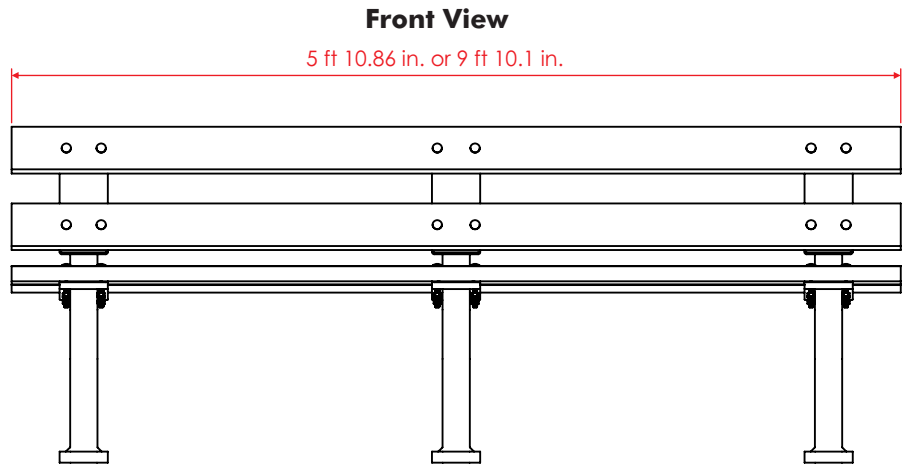

Selva Bench

Code: BA-SE-2000M/BA-SE-2000L/BA-SE-2000P

Leader don't follow steps
... marks the way

- The aesthetic design of the Selva Bench with arched supports and sober styling combines excellently with any urban environment like turistic archeological zones, schools, bus stops or a railroad station.
- The polyethylene supports imitate tipycal old forged iron benches with the wooden backrest and seats integrate a functional, comfortable, strong and all weather resistant bench with minimum maintenance requirements, just cleaning sometimes.
- For interiors and outsides.
- Our bench line has two sizes (A= 5 ft 10.86 in. or B= 9 ft 10.1 in.) but - thanks to its strong supports-, we can construct them in any measure according your needs, just adding more supports.
- Both seat and backrest, can be made of three different materials:
 - » Wooden board with maritime polyurethane finishing.
 - » Profile of plastic-wood
 - » Steel dye cast cal. 12 (in this configuration we are offering the option of a laser-cutted logo or your corporative message on backrest).

FEATURES

- The **Selva Bench** design is comfortable, functional and resistant so its the perfect furniture for outsides.
- The finishing and the materials used in this bench are very strong resistant that guarantee a long life.
- The structural supports are medium density 100% recycled polyethylene with UV protection.
- The strong assembly of the bench are provided by 3/8" x 2½" lenticular head screws and nuts, with plane washers, all galvanized to get corrosion protection for exteriors use.
- Benches are anchored to floor with "ultrafix"screws cal. 3/8" x 5.9 in. and expansive polypropylene tacketts "extralarge" cal. 3/4" x 5.51 in.
- Ideal as a complementary urban furniture that armonize with any other items.

Selva Bench

Code: BA-SE-2000M/BA-SE-2000L/BA-SE-2000P

All measures are in inches.

Measures are nominal and can vary, between +/- 2%.

Measure

Length: 70.86 or
118.01 in.
Width: 23.22 in.
Height: 29.92 in.