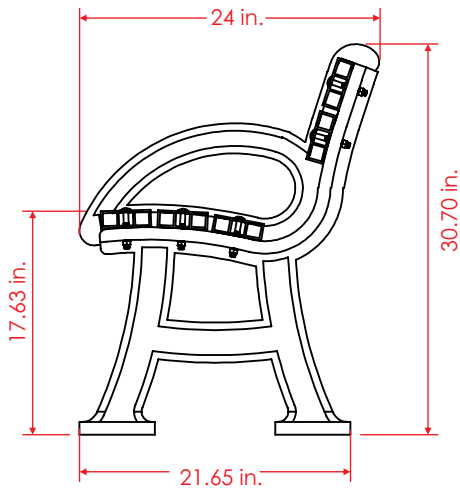

FEATURES

The short model bench (70.86 in.) allows four or three sitting persons, and in the bigger (118.11 in.) between 5 or 6 persons, we can manufactured in the size that fit your needs on demand.

- Benches has a strong structure and stability thanks to its supports made out in 100 % recycled medium density polypropylene.
- The supports of the **Rest Bench** offer a specific zone to install it anchored to floor with "ultrafix"screws cal. 3/8" x 5.9 in. and expansive polypropylene tackets "extralarge" cal. 3/4" x 5.51 in.
- Materials of the **Rest Bench** are all weather resistant, so are ideal for gardens, parks, street and every urban zone.
- The lateral restarms are an extra element of confort in this bench model.
- The backrest and the seat are made out in extruded wood plank and easy assembly with galvanized lenticular head screws, nuts and washers.

Rest Bench

Code: BA-DE-2000L/BA-DE-2000M/BA-DE-2000P

All measures are in inches.

Lateral View

Front View

Measures are nominal and can vary between $\pm 2\%$.

Measure

Length: 70.86 or 118.01 in.
Width: 24 in.
Height: 30.70 in.