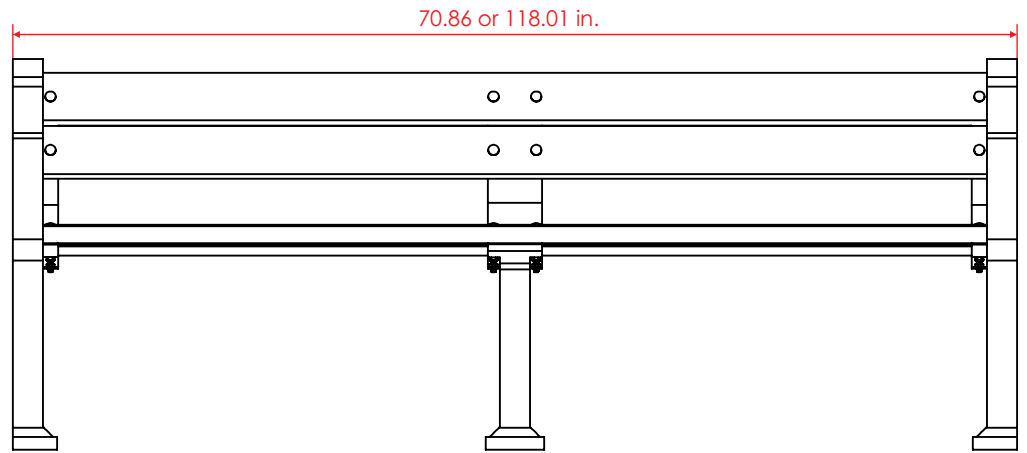

FEATURES

The short model bench (70.86 in.) allows four or three sitting persons, and in the bigger (118.11 in.) between 5 or 6 persons, we can manufactured in the size that fit your needs on demand.

- Benches has a strong structure and stability thanks to its supports made out in 100 % recycled medium density polypropylene.
- The supports of the **Rest Bench** offer a specific zone to install it anchored to floor with "ultrafix"screws cal. 3/8" x 5.9 in. and expansive polypropylene tackets "extralarge" cal. 3/4" x 5.51 in.
- Materials of the **Rest Bench** are all weather resistant, so are ideal for gardens, parks, street and every urban zone.
- The lateral restarms are an extra element of confort in this bench model.
- The backrest and the seat are made out in extruded wood plank and easy assembly with galvanized lenticular head screws, nuts and washers.

Rest Bench

Code: BA-DE-2000L/BA-DE-2000M/BA-DE-2000P

All measures are in inches.

Lateral View

Front View

Measures are nominal and can vary between $\pm 2\%$.

Measure

Length: 70.86 or 118.01 in.
Width: 24 in.
Height: 30.70 in.