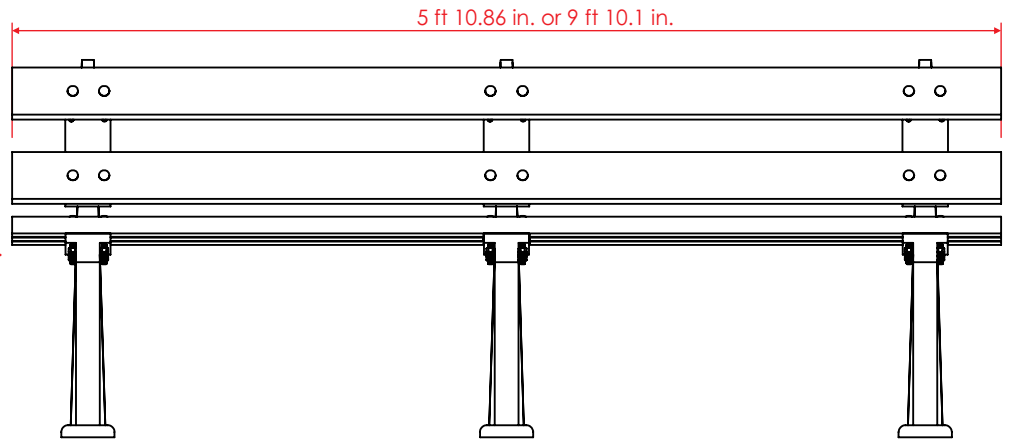

FEATURES

- The simple and elegant design of the Barcelona benches model gives a modern image that combines perfectly with vanguardist architecture.
- The supports are constructed on 100% recycled medium density polyethylene.
- The supports, seats and backrests are assembled with nuts and (galvanized) lenticular head screws.
- Benches are anchored to floor with "ultrafix"screws cal .3/8" x 5.9 in. and expansive polypropylene tacketts "extralarge" cal. 3/4" x 5.51 in.
- The short model bench (70.86 in.) allows four or three sitting persons, and in the bigger (118.11 in.) between 5 or 6 persons.
- The materials of **Barcelona** benches are all weather resistant, so are ideal for gardens, parks, street and every urban zone.

Barcelona Bench

Code: BA-BA-2000M, BA-BA-2000L, BA-BA-2000P

All measures are in inches.

Lateral View

Front View

Measures are nominal and can vary, between +/- 2%.

Measure

Length: 70.86 or
118.01 in.
Width: 22.8 in.
Height: 29.92 in.