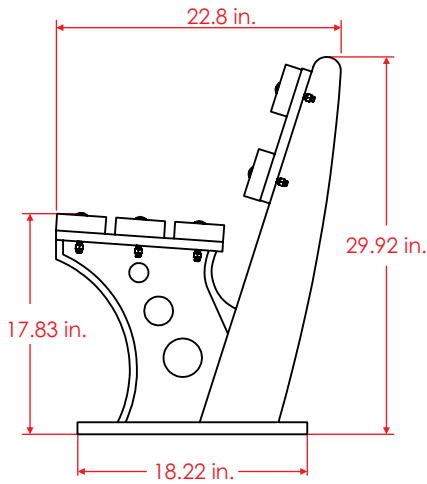

- Are elements of urban furniture that provides people a place to rest a while in the middle of street.
- To be installed same in interiors or exteriors because its material are all weather resistant (temperature changes, UV rays, hail and else).
- Minimum maintenance required: only clean oftenly to keep them in perfect condition.
- The bench line we are offering is in two sizes (A= 5 ft 10.86 in. or B= 9 ft 10.1 in.) but -thanks to its strong supports- you can choose any measure according your needs.

FEATURES

- The simple and elegant design of the Barcelona benches model gives a modern image that combines perfectly with vanguardist architecture.
- The supports are constructed on 100% recycled medium density polyethylene.
- The supports, seats and backrests are assembled with nuts and (galvanized) lenticular head screws.
- Benches are anchored to floor with "ultrafix"screws cal .3/8" x 5.9 in. and expansive polypropylene tacketts "extralarge" cal. 3/4" x 5.51 in.
- The short model bench (70.86 in.) allows four or three sitting persons, and in the bigger (118.11 in.) between 5 or 6 persons.
- The materials of **Barcelona** benches are all weather resistant, so are ideal for gardens, parks, street and every urban zone.

Barcelona Bench

Code: BA-BA-2000M, BA-BA-2000L, BA-BA-2000P

All measures are in inches.

Lateral View

Front View

Measures are nominal and can vary, between +/- 2%.

Measure

Length: 70.86 or
118.01 in.
Width: 22.8 in.
Height: 29.92 in.