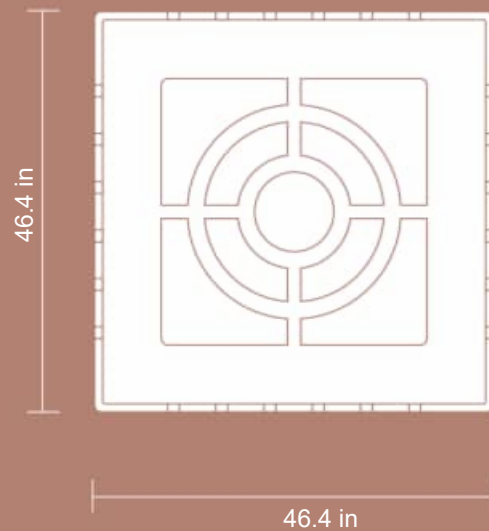

#### Universal Bin Lid

**Width:** 46.4 × 46.4 in

**Height:** 1.38 in

**Weight:** 26.45 lb

**Available color:** Black

PERFECTLY SUITED FOR USE IN **A WIDE RANGE OF INDUSTRIAL APPLICATIONS**