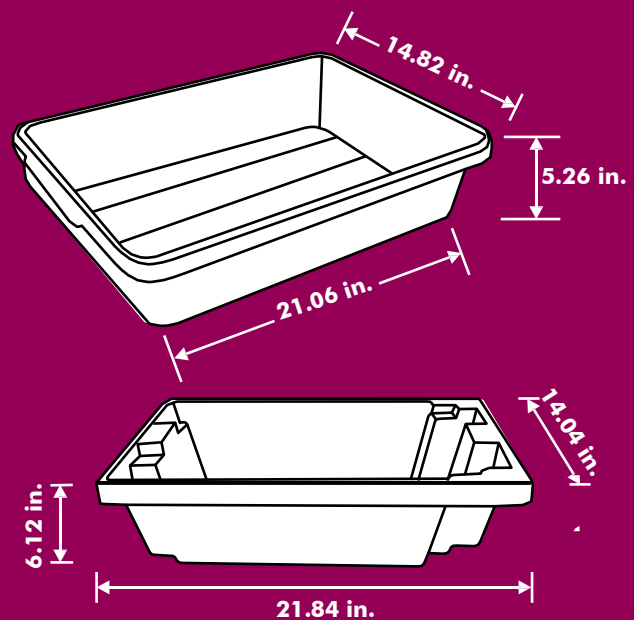

- Easy to clean.
- Avoids sources of infection.

CUSTOMIZATION

According to your needs, it can be labeled with your logo or the caption of the type of material it contains.

FEATURES

CAPACITY: 20 L and 30 L (5.28 US gal).

COLORS: Green, blue, white, red, and gray.

BUS TUB 20 MEASURES:

Length: 21.06 in.

Width: 14.82 in.

Height: 5.26 in.

BUS TUB 30C MEASURES:

Length: 21.84 in.

Width: 14.04 in.

Height: 6.12 in.

Volumes, dimensions, and other measures are nominal and may vary by approximately 2%.