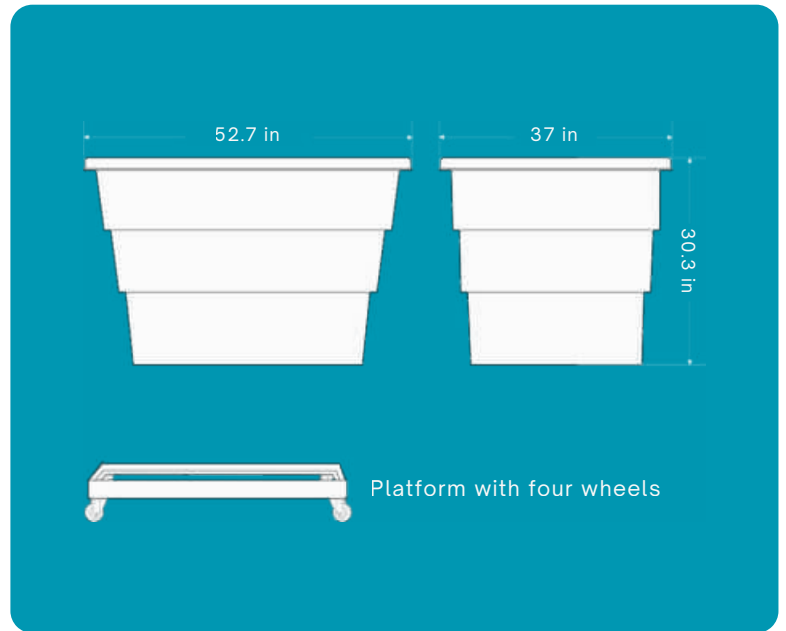

## DIMENSIONS

 Length	52.7 in
 Width	37 in
 Height	30.3 in
 Weight	77.1 lb
 Capacity	237.75 gal

Container color classification: