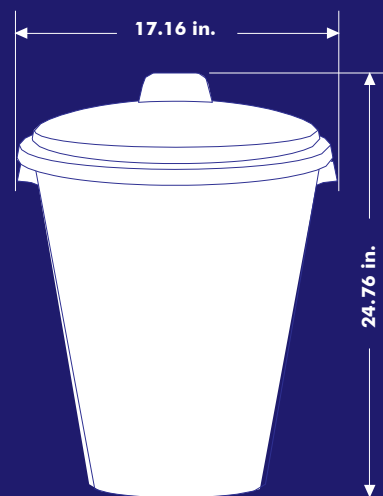

CONICAL TRASH CAN WITH LID

DESCRIPTION

The material of the **CONICAL TRASH CAN** is low-density polyethylene which gathers higher resistance and avoids deformations.

- UV protection.
- Highly resistant to weather conditions.
- Light and easy to move.
- It has a lid to avoid overfilling.

CAPACITY: 50 L (13.20 US gal).

COLORS: Green, gray, and yellow.

MEASURES:

Length: 17.16 in.

Width: 16.38 in.

Height: 24.76 in.

Volumes, dimensions, and other measures may vary by approximately 2%.