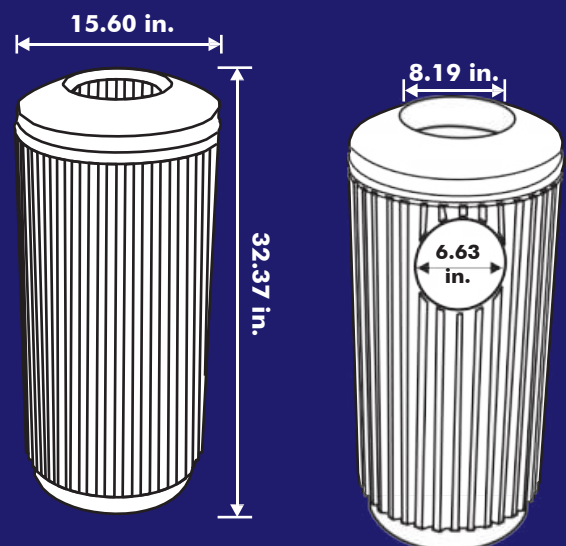

ORNAMENTAL 75 TRASH CAN WITH ASHTRAY

DESCRIPTION

The material of the **ORNAMENTAL 75** is medium-density polyethylene through a rotational molding process that gathers higher resistance to impacts and avoids deformations.

FEATURES

CAPACITY: 75 L (19.80 US gal).

WEIGHT EMPTY: 15.40 lbs.

COLORS: Black, blue, and cream.

MEASURES:

Diameter: 15.60 in.

Height: 32.37 in.

Diameter

Trash can opening: 8.19 in.

Ashtray opening: 6.63 in.

Volumes, dimensions, and other measures are nominal and may vary by approximately 2%.