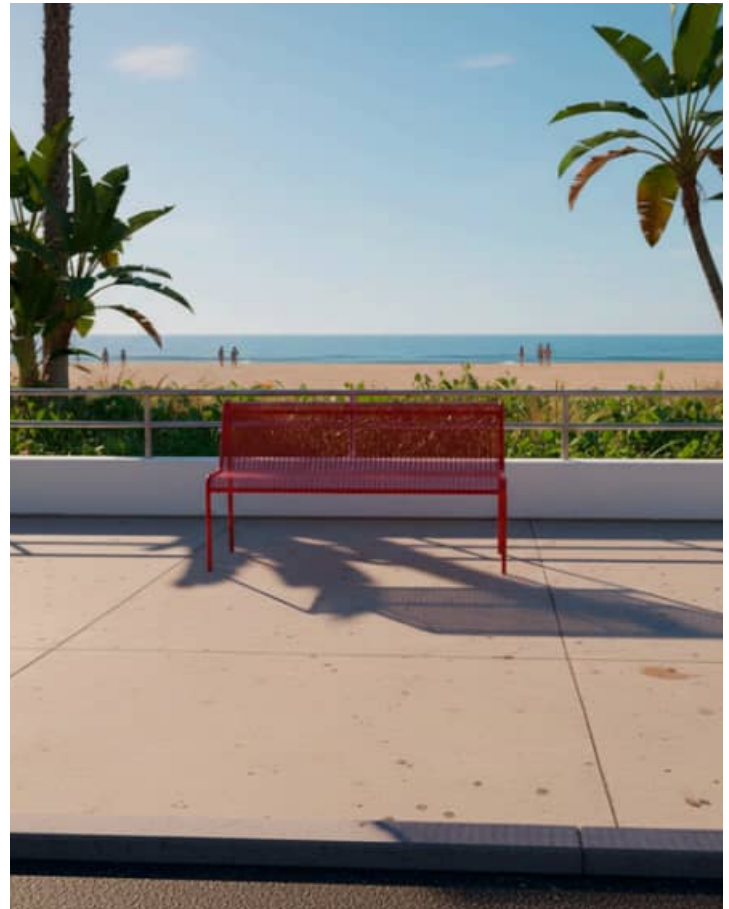

VERACRUZ OUTDOOR BENCH

CODE: BANCA VERACRUZ

DESCRIPTION

The Veracruz Bench is a durable, practical, and highly functional solution for outfitting municipal areas, outdoor rest spaces, and urban environments. Engineered to combine strength, aesthetics, and modern design, this unit provides long-term performance and seamless integration across a wide range of settings.

Manufactured from perforated steel sheet combined with an 18-gauge, 1½" tubular steel frame, it delivers a sturdy construction that can be color-customized to suit any urban design concept.

With the dual corrosion-resistant treatment and UV protection, the Veracruz Bench endures demanding weather conditions and vandalism, preserving both its appearance and functionality with minimal maintenance.

FEATURES

- Durable UV- and corrosion-resistant finish, with color options such as green, blue, and red
- Seat and backrest made from perforated steel sheet
- Frame built with 18-gauge, 1½" tubular steel
- Engineered for strong vandal resistance
- Recommended floor anchoring; zero additional maintenance needed
- Accommodates up to five people

Weather-change resistant

Manufactured from recyclable and sustainable materials

Designed for outdoor spaces

DIMENSIONS

 Length	6.2 ft
 Width	2.8 ft
 Height	3 ft
 Seating capacity	5 people

DESIGN & USE

- Perfect for urban enhancement projects with a sustainability approach
- The combination of its design and materials enables it to fit naturally into contemporary or classic settings
- Well suited for plazas, parks, educational facilities, transportation hubs, and historic districts
- Built with three structural supports, and additional supports can be added to increase its length without compromising stability