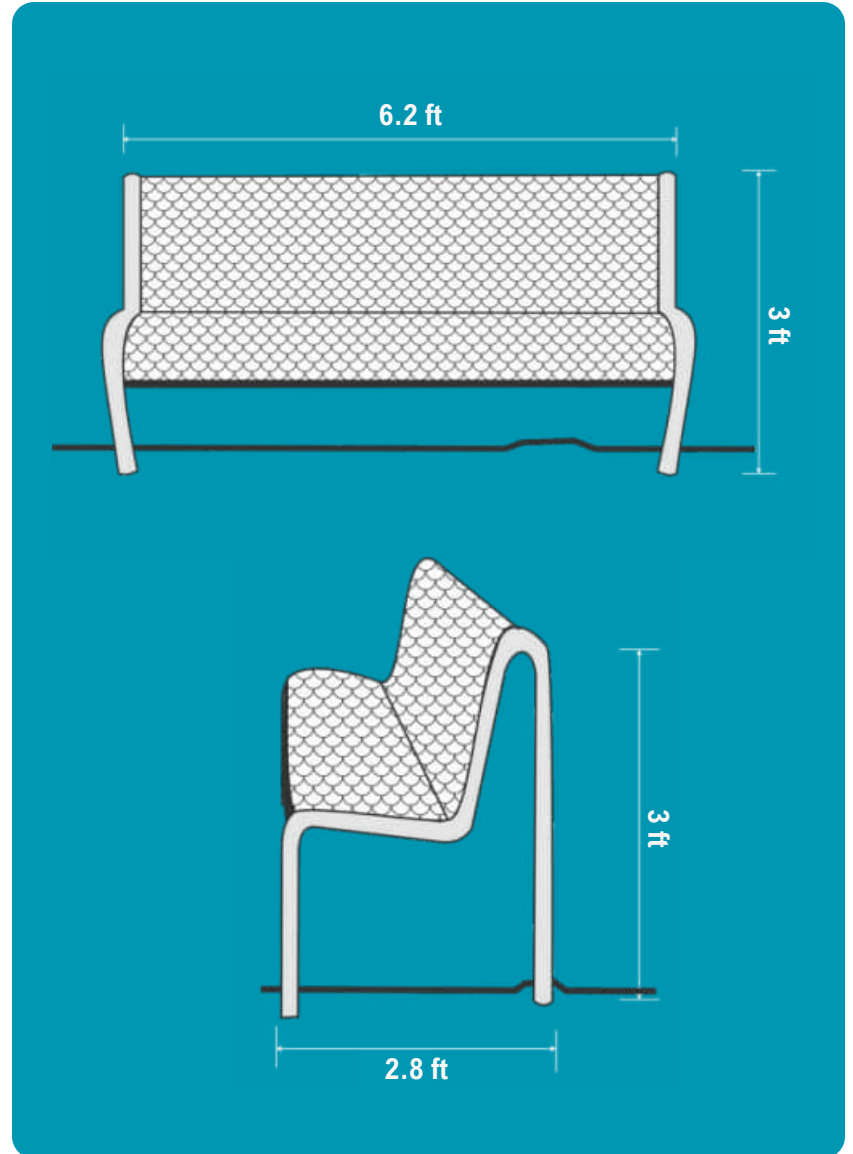

VERACRUZ OUTDOOR BENCH

CODE: BANCA VERACRUZ

DESCRIPTION

The Veracruz Bench is a durable, practical, and highly functional solution for outfitting municipal areas, outdoor rest spaces, and urban environments. Engineered to combine strength, aesthetics, and modern design, this unit provides long-term performance and seamless integration across a wide range of settings.

Manufactured from perforated steel sheet combined with an 18-gauge, 1½" tubular steel frame, it delivers a sturdy construction that can be color-customized to suit any urban design concept.

With the dual corrosion-resistant treatment and UV protection, the Veracruz Bench endures demanding weather conditions and vandalism, preserving both its appearance and functionality with minimal maintenance.

FEATURES

- Durable UV- and corrosion-resistant finish, with color options such as green, blue, and red
- Seat and backrest made from perforated steel sheet
- Frame built with 18-gauge, 1½" tubular steel
- Engineered for strong vandal resistance
- Recommended floor anchoring; zero additional maintenance needed
- Accommodates up to five people

Weather-change resistant

Manufactured from recyclable and sustainable materials

Designed for outdoor spaces

DIMENSIONS

 Length	6.2 ft
 Width	2.8 ft
 Height	3 ft
 Seating capacity	5 people

DESIGN & USE

- Perfect for urban enhancement projects with a sustainability approach
- The combination of its design and materials enables it to fit naturally into contemporary or classic settings
- Well suited for plazas, parks, educational facilities, transportation hubs, and historic districts
- Built with three structural supports, and additional supports can be added to increase its length without compromising stability