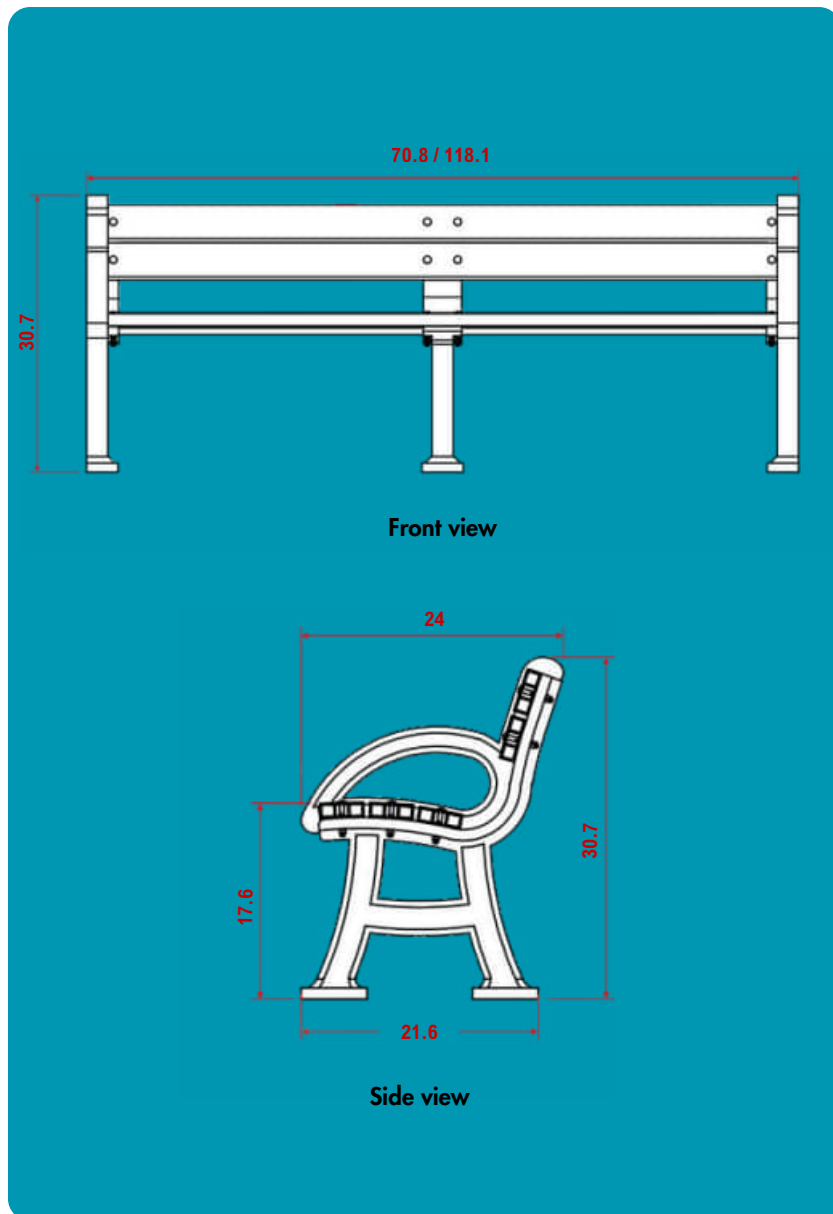

DIMENSIONS

Length	70.8 - 118.1 in
Width	24 in
Height	30.7 in
Seating capacity	3 - 6 people

DESIGN & USE

- Comfortable resting space for public and private settings
- Indoor/outdoor installation
- Contemporary design adds visual appeal
- Provides pause points that support urban mobility
- Made with recycled materials for environmental sustainability

Comfort and durability
For any setting

REST BENCH