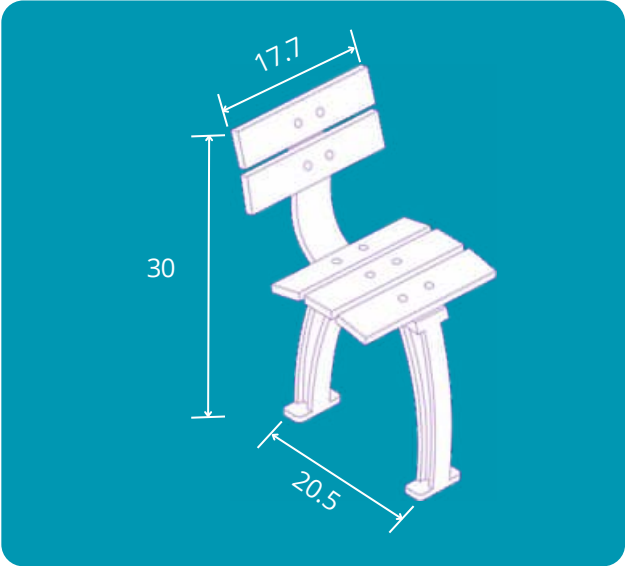

## FEATURES

- 100% recycled high-strength polymer
- Contemporary curved-line design
- Floor-mounted with Ultrafix 3/8" × 150 mm screws and extra-long 3/8" × 140 mm anchor plugs
- Withstands extreme weather and constant use
- Made from recycled materials
- No paint needed; easy water cleaning

Weather-change resistant

Manufactured from recyclable and sustainable materials

Designed for outdoor spaces

**MEDIDAS**

 Length	17.7 in
 Width	20.5 in
 Height	30 in

**DESIGN & USE**

- Comfortable resting point for pedestrians
- Encourages social use of public space
- Enhances park and urban aesthetics
- Highlights a city's commitment to sustainable furniture
- Adds to urban well-being with accessible, functional design